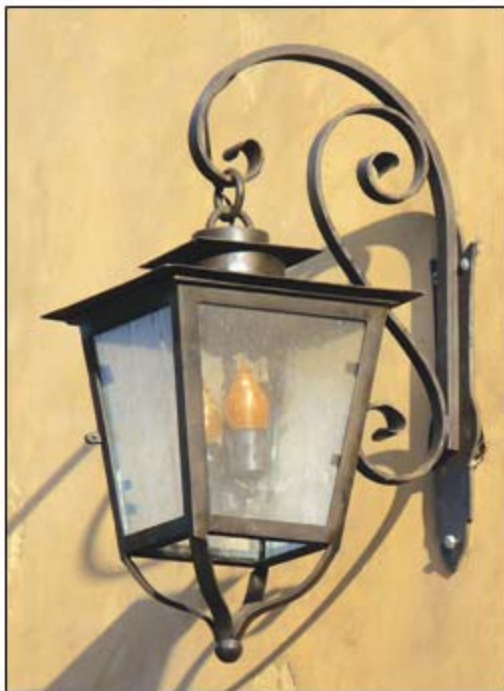

Wrought Iron Exterior Lantern ex006

Description...

4-sided wrought iron lantern with hand made scroll work.

Shown with a cluster of 2 medium base sockets.

Size Shown: 12"w x 21"h x 18"d

Finish Shown: Old World Black