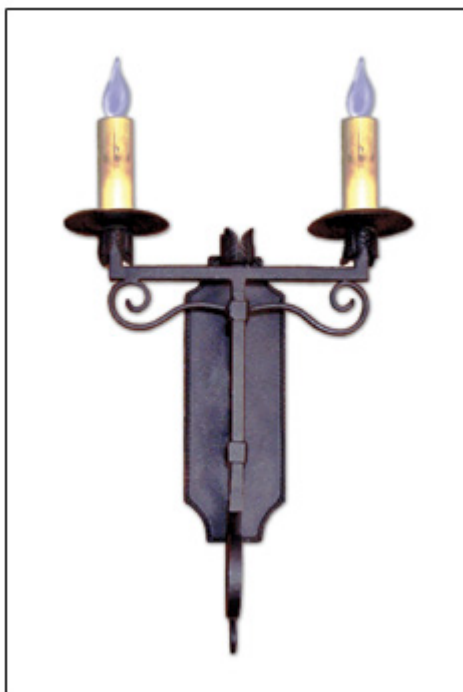

## Wrought Iron Interior Sconce 019

### Description...

2-light wrought iron sconce.

Shown with medium base sockets.

Size Shown: 20" H x 6" W x 7" D

Finish Shown: OLD WORLD BLACK

Call or contact us today for pricing.