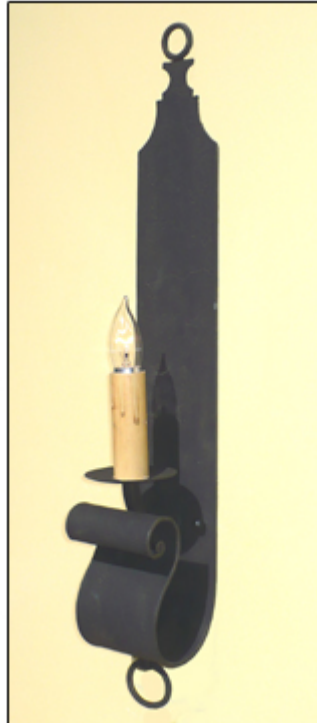

## Wrought Iron Interior Sconce 030

### Description...

Hand-forged wrought iron interior sconce

Shown with medium base socket and medium base socket!

Size Shown: 4" W x 4.5" D x 27" H

Finish Shown: old world black

Call or contact us today for pricing.