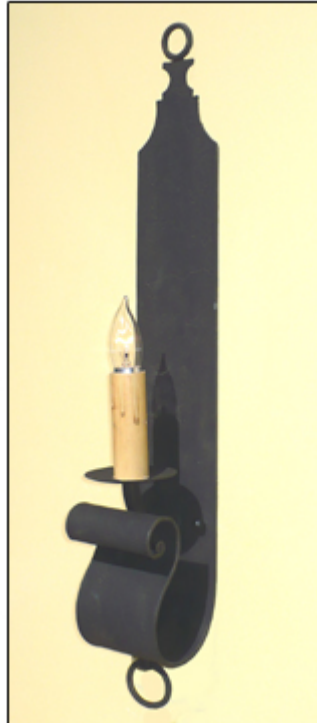

Wrought Iron Interior Sconce 030

Description...

Hand-forged wrought iron interior sconce

Shown with medium base socket and medium base socket!

Size Shown: 4" W x 4.5" D x 27" H

Finish Shown: old world black